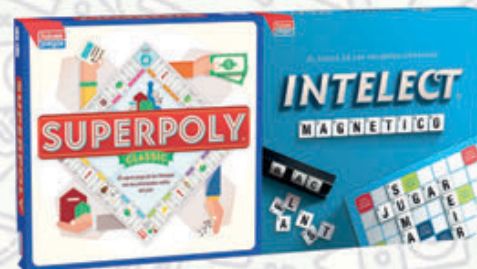

14,95€
REF. 58511699
SUPERPOLY + INTELECT
MAGNÉTICO

+8