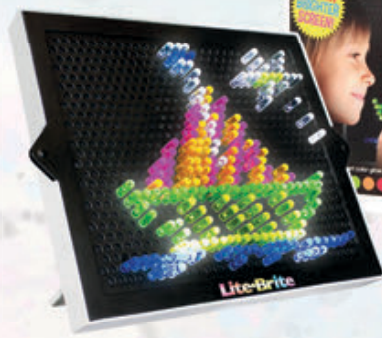

24,95€
REF. 90802215
LITE BRITE
+3

EDUCA

34,95€
REF. 63918853
CHUCHELANDIA
+5

34,95€
REF. 90802295
LITE BRITE STRANGER THINGS SPECIAL EDITION
+14

9,95€ UNIDAD
REF. 310ME0881
PUZLE MAGNÉTICO MIS VIAJES AERONAVES