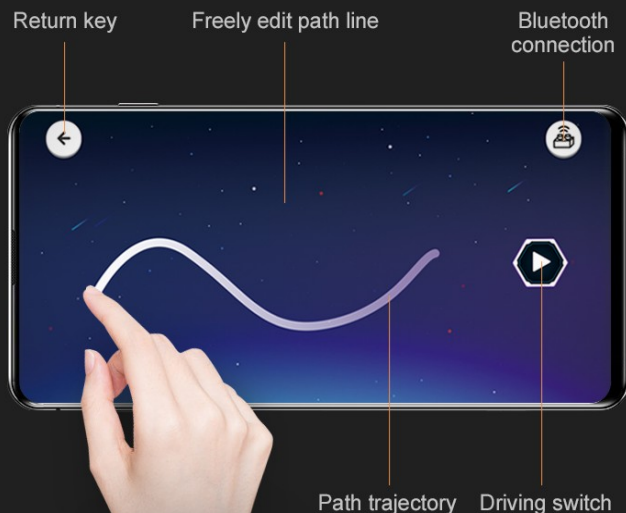

Remote control mode

Mobile APP with multiple control modes

Learn Scratch programming basics

Classic remote control mode

Programming mode

Gyroscope mode

Path mode

Path operations