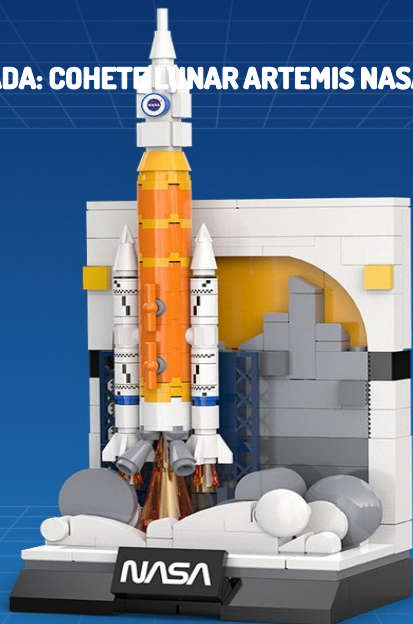

SLS Artemis Rocket

SLS Artemis Rocket represents mankind's ambition to return to the Moon, with the goal of establishing a scientific research base on the lunar surface, and symbolizes mankind's unremitting pursuit of exploring the unknown.

927DE56044 CADA: COHETE LUNAR ARTEMIS NASA 250 PZAS

C56044W

The main body of the rocket can be detached and used for play.

Mars Rover

Mars Rover played a crucial role in the mission on Mars, helping to collect evidence that water once existed on the planet.

927DE56045 CADA: VEHÍCULO ESPACIAL NASA 250 PZAS

C56045W