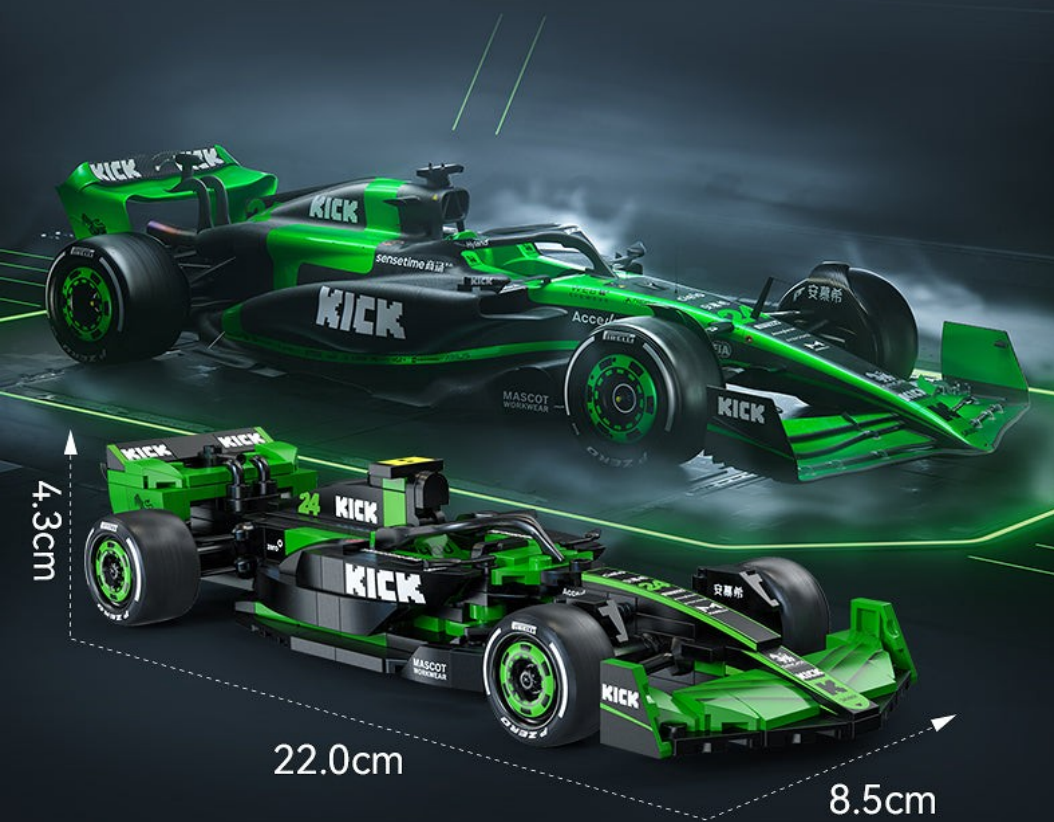

AE86 TRUENO

927DE55031 1:24 MASERATI MC20 GT2 240 PZAS

RedSuns
FC35 RX-7

927DE55016

MAZDA RX7 FC 66 PZAS

KICK | SAUBER
F1® TEAM

Official license

Get "hands on" with the KICK Sauber F1® Team C44, the 2024 contender driven by Zhou Guanyu and Valtteri Bottas.