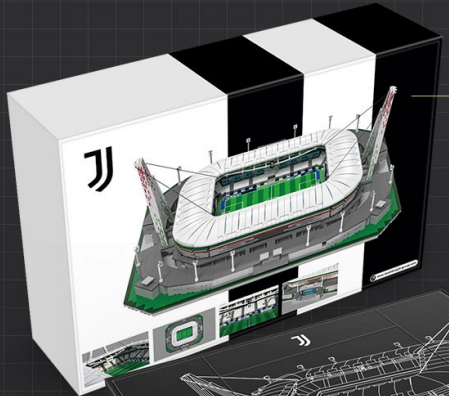

*Zebra print
custom packaging*

Front of the box

14.6cm

56.7cm

37.3cm

Back of the box

Inner box design

CaDA® JJ