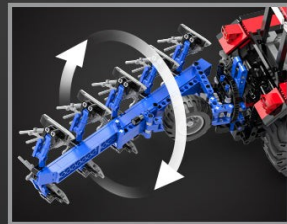

Rotate to the opposite position