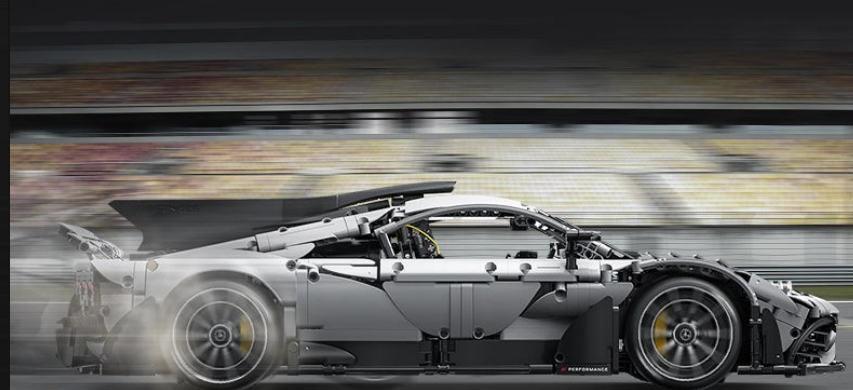

Mercedes-AMG ONE

AMG x CADFA

designed by *F. J.*

Dual motor drive

Recreating AMG ONE technologies for dual speed mode.

927DE61503
MERCEDES AMG
ONE
LIMITED EDITION

927DE61505 VIVA HYPERCAR 4739 PZAS

MASTER