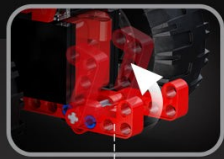

1. Remote control three point hitch

Plough lift

The front hitch lifts

10°

Plowing simulation

2. Remote control plough 180° rotation

Plough rotations

Angle up to 180°