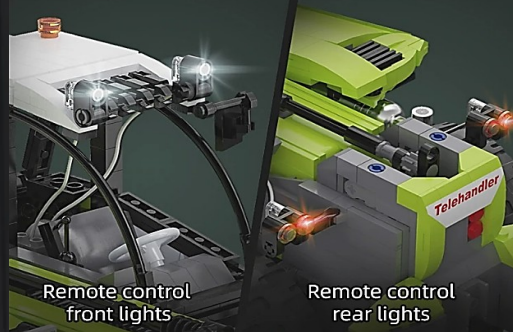

Remote control front lights

Remote control rear lights

Detalles interiores y exteriores