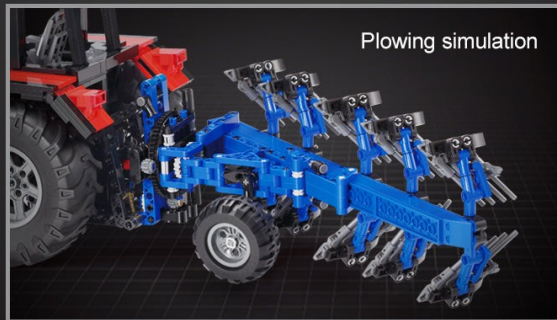

1. Remote control three point hitch

Plough lift

The front hitch lifts

10°

Plowing simulation

2. Remote control plough 180° rotation

Plough rotations

Angle up to 180°