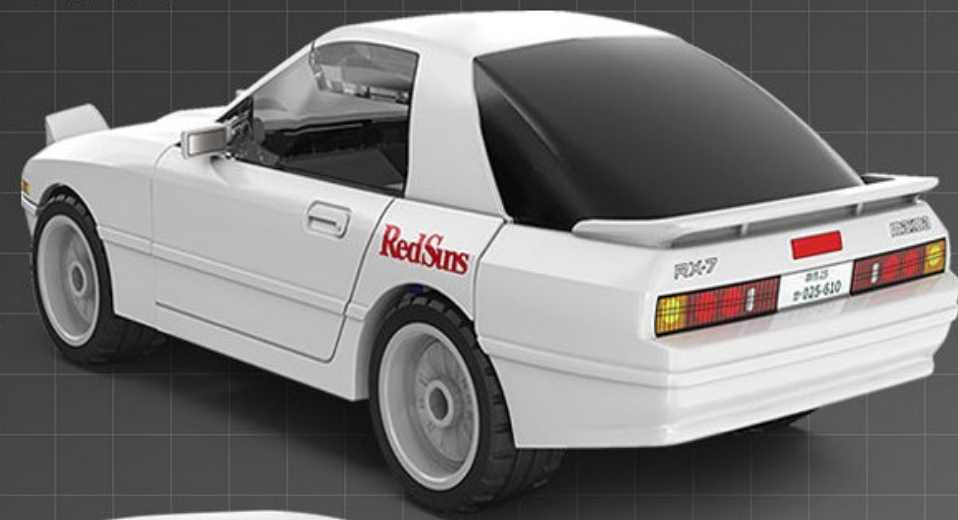

AE86 TRUENO

927DE55031 1:24 MASERATI MC20 GT2 240 PZAS

RedSuns
FC35 RX-7

927DE55016

MAZDA RX7 FC 66 PZAS

KICK | SAUBER
F1® TEAM

Official license

Get "hands on" with the KICK Sauber F1® Team C44, the 2024 contender driven by Zhou Guanyu and Valtteri Bottas.