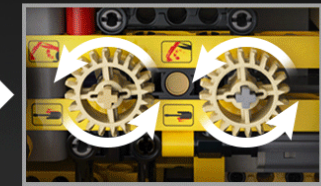

Rotate lever down

Turn both knobs to control driving and steering

Manual travel

Deqube

CaDA[®]

927DE61508

CLAAS DOMINATOR 370 RCI 4567PCS

EDAD +14 ESTÁNDAR 2