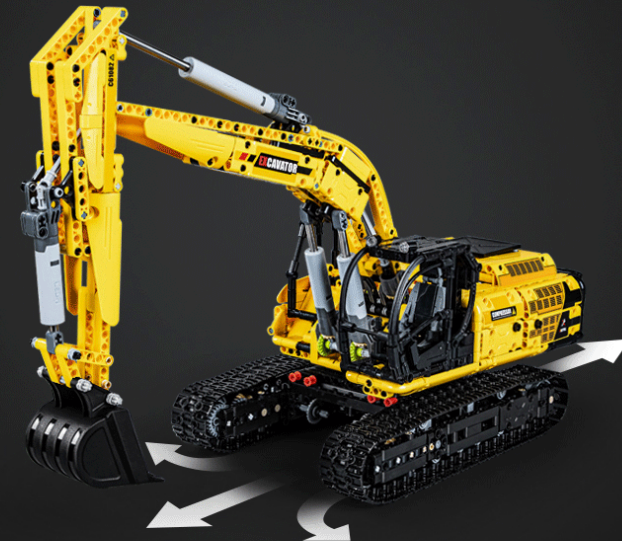

Rotate lever down

Turn both knobs to control driving and steering

Manual travel

Deqube

CaDA[®]

927DE61508

CLAAS DOMINATOR 370 RCI 4567PCS

EDAD +14 ESTÁNDAR 2