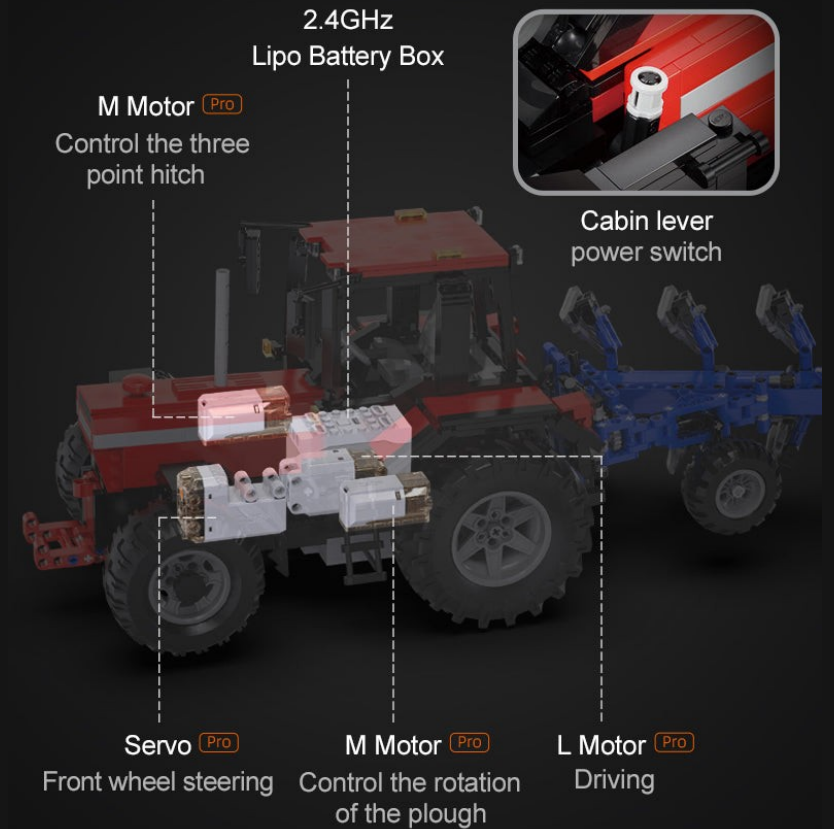

1. Remote control three point hitch

Plough lift

The front hitch lifts

10°

Plowing simulation

2. Remote control plough 180° rotation

Plough rotations

Angle up to 180°

Automatic wheel position change

Rotate to its original position

Rotate to the opposite position

Fully motorized unit

PRO series motors and servo

MSSZ

METAL SPEED ZONE

948D00367 PORSCHE CAYMAN S 1:32 PULLBACK