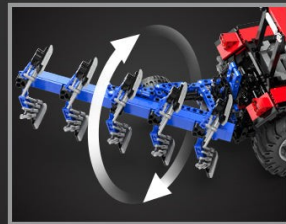

Rotate to its original position