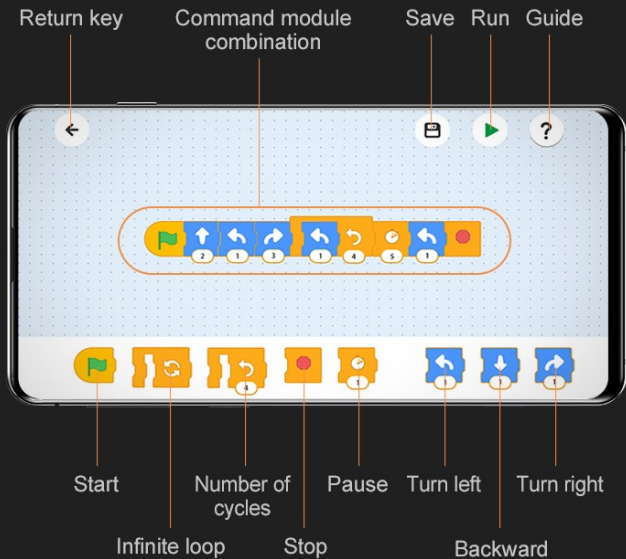

927DE62006

WILDCAT OFF ROADER 686 PZAS

EDAD +14

ESTÁNDAR

8

Working LED headlights

Working headlights for more realistic play experience.

Scratch programming mode

Remote control mode

Mobile APP with multiple control modes

Learn Scratch programming basics

Classic remote control mode

Programming mode

Gyroscope mode

Path mode

Path operations