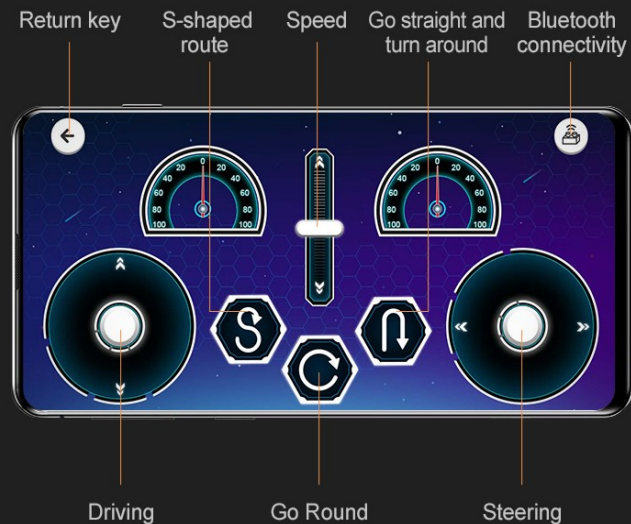

927DE62006

WILDCAT OFF ROADER 686 PZAS

EDAD +14

ESTÁNDAR

8

Working LED headlights

Working headlights for more realistic play experience.

Scratch programming mode

Remote control mode

Mobile APP with multiple control modes

Learn Scratch programming basics

Classic remote control mode

Programming mode

Gyroscope mode

Path mode

Path operations