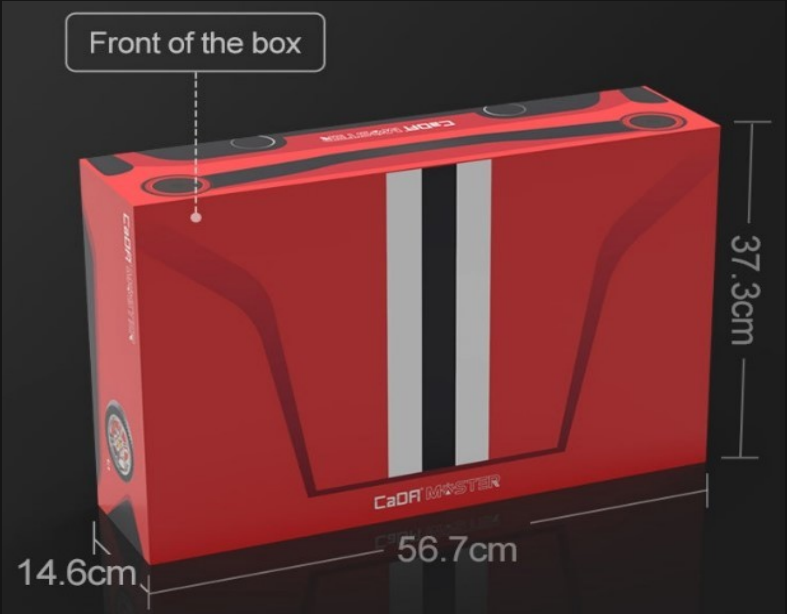

CaDA MASTER

designer by *B. Jensen*
Designer: Bruno Jensen