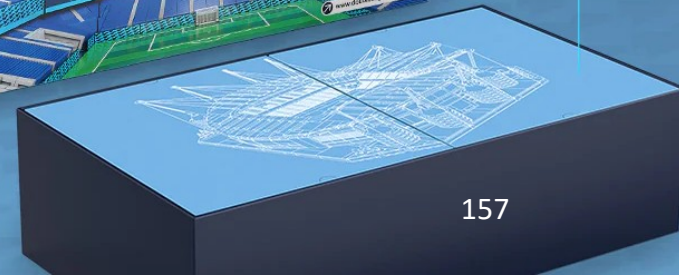

Exquisite packaging

17.8cm

66.7cm

37.3cm

157