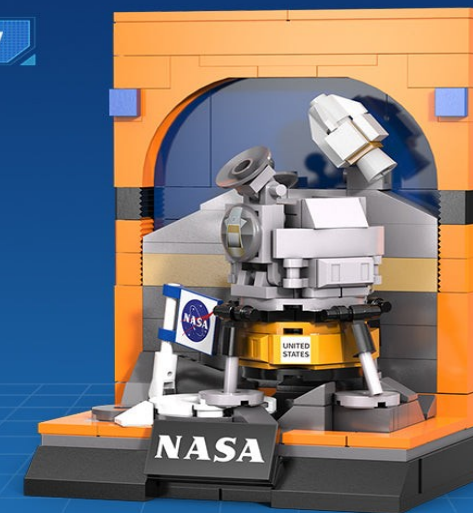

EDAD +6 ESTÁNDAR 8

Space Shuttle Discovery

Space Shuttle Discovery has successfully carried out many epoch-making space missions, such as transporting materials and personnel to the International Space Station.

927DE56042 CADA: ESTACIÓN ESPACIAL NASA 250 PZAS

C56042W

ESTÁNDAR 6

The space station is detachable for play.

Apollo 11 Lunar Module

Apollo 11 Lunar Module marked the first successful landing of humans on the Moon and opened a new era of human space exploration.

927DE56043 CADA: ROBOT ESPACIAL NASA 250 PZAS

C56043W

ESTÁNDAR 6

The components of the lunar module can be disassembled and used for play.

SLS Artemis Rocket

SLS Artemis Rocket represents mankind's ambition to return to the Moon, with the goal of establishing a scientific research base on the lunar surface, and symbolizes mankind's unremitting pursuit of exploring the unknown.