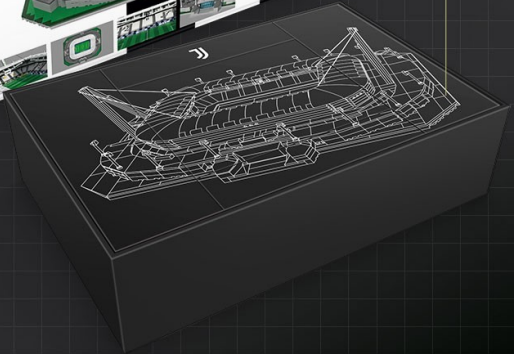

*Zebra print
custom packaging*

Front of the box

14.6cm

56.7cm

37.3cm

Back of the box

Inner box design

CaDA® JJ