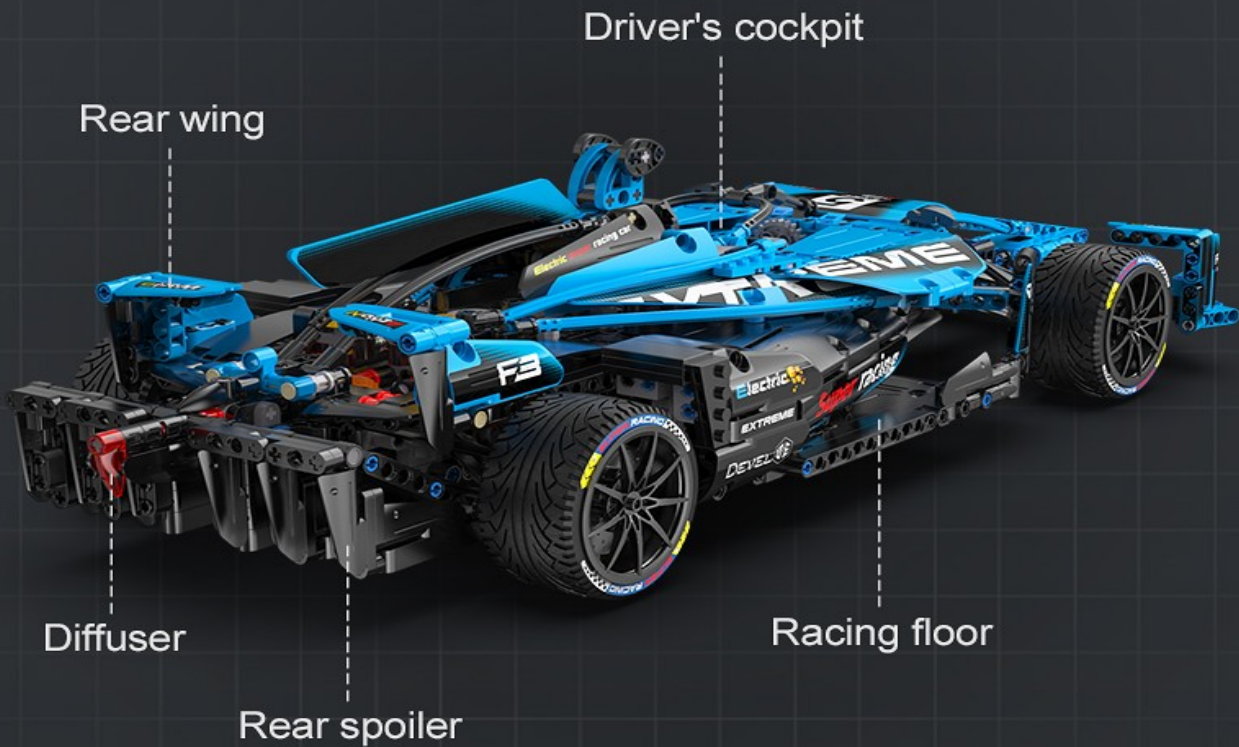

927DE57013

MASERATI GT2 1:14 549 PZAS

Deqube

927DE51207
SUV APP + RC 561 PZAS

12

2.4GHz remote control

Bluetooth connectivity based App

927DE61008
MONSTER TRUCK 4X4 RC 699 PZAS

EDAD +6 ESTÁNDAR 6

Ejes de fibra de carbono + luces LED

Diffuser

Stickers

Attention to the details

Front wing

HALO frame

Iconic fin