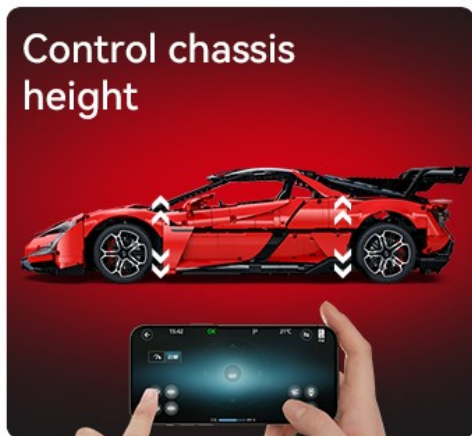

CaDA[®]

Mobile phone App control

927DE61043

MASTER

Fully functional remote control unit

Designed by Eric Trax

Designer: Eric Trax

2.4GHz Radio Control x1