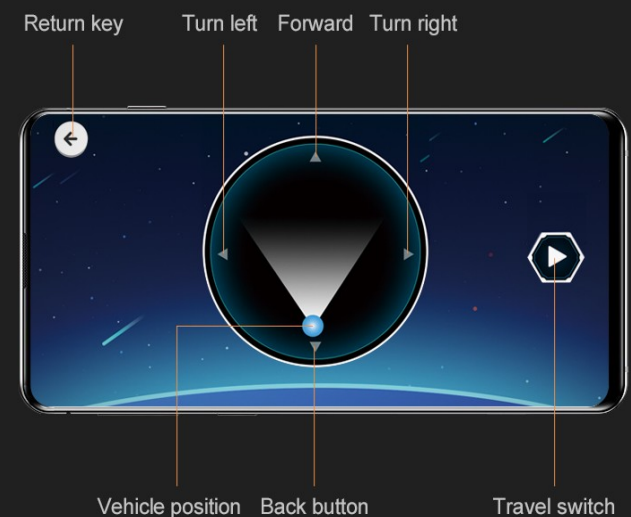

Gyroscope operations

APP download method:

1. Find and download "Kada SMART+" APP , alternatively ask online customer service to obtain the APP download link.
2. iOS system requires version 13.0 or above, and Android system requires version 8.0 or above.
3. Please be aware that not all the mobile phones support the "CaDA Smart+" APP. It is recommended to test the software connection first before building the model.

Deqube