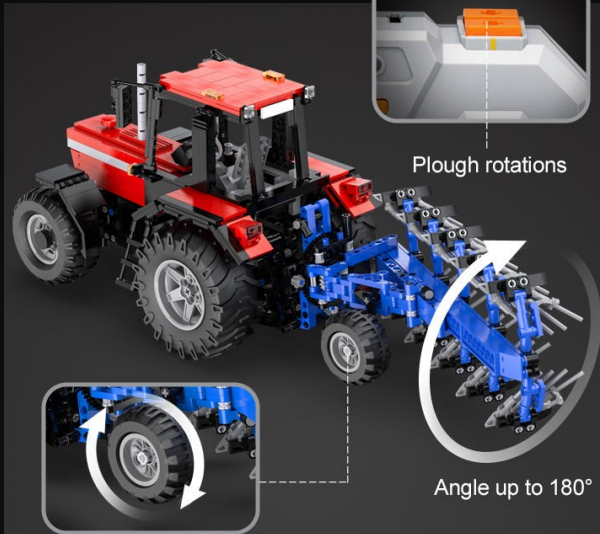

1. Remote control three point hitch

Plough lift

The front hitch lifts

10°

Plowing simulation

2. Remote control plough 180° rotation

Plough rotations

Angle up to 180°